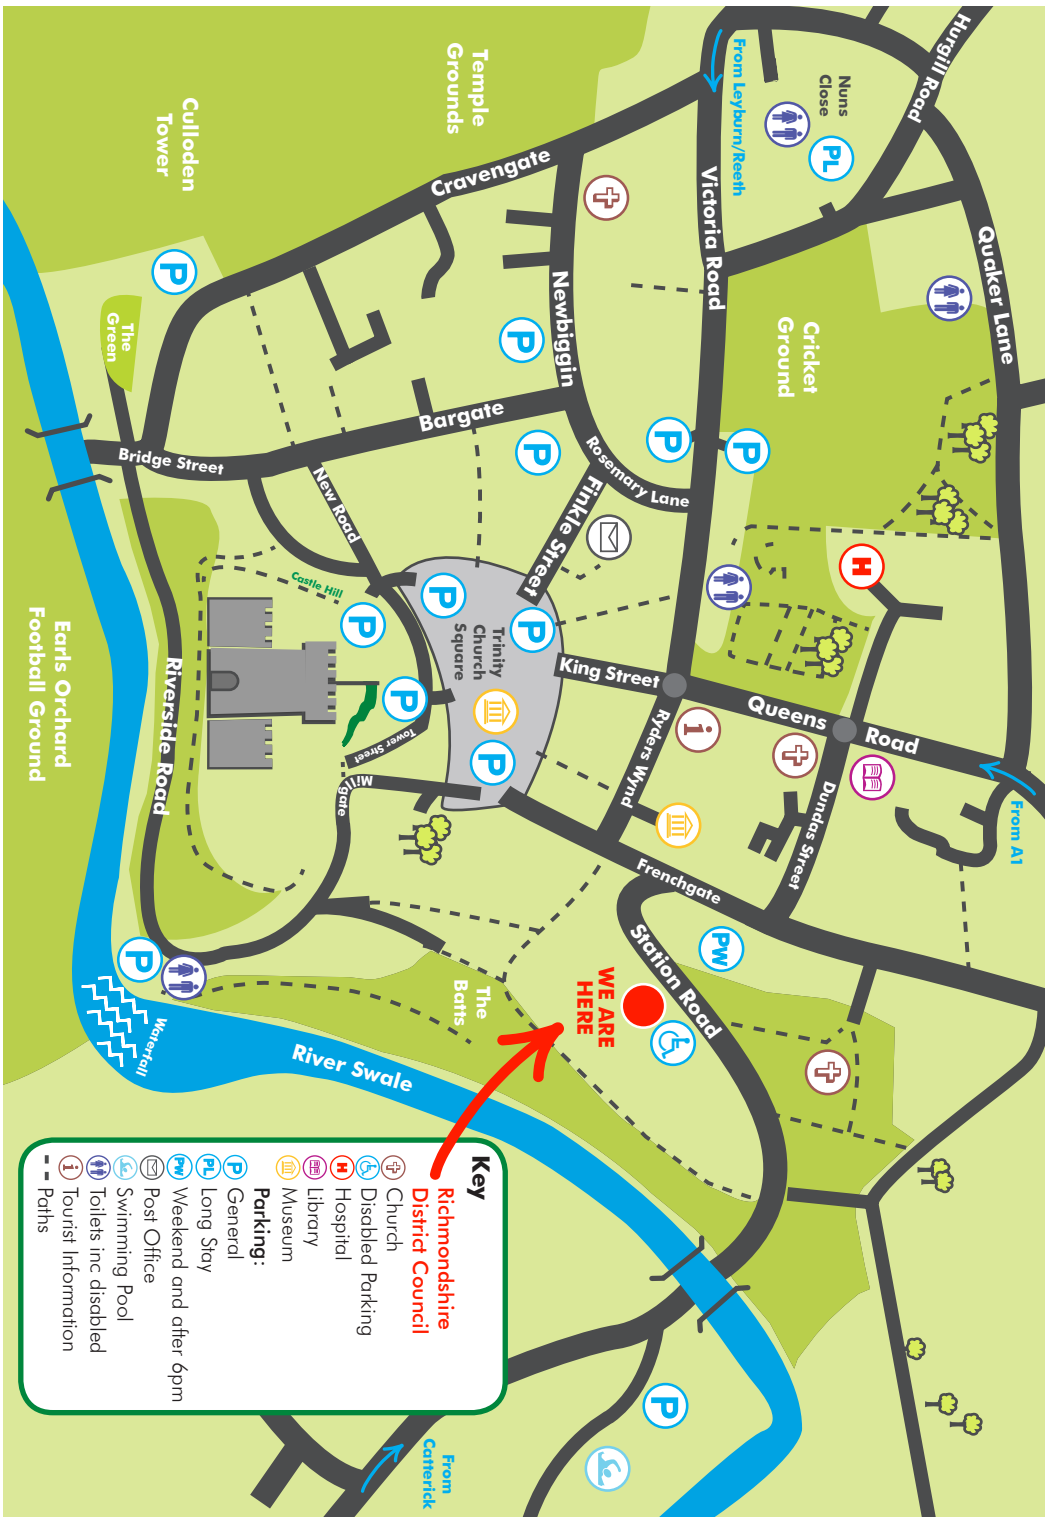

Find us...

... at Mercury House, Station Road, Richmond DL10 4JX

01748 829100 | richmondshire.gov.uk

Opening Times
Monday - Thursday
8:45am - 5:15pm
Friday
8:45am - 4:45pm

Key

Richmondshire District Council

- Church
- Disabled Parking
- Hospital
- Library
- Museum
- Parking:**
 - General
 - Long Stay
 - Weekend and after 6pm
 - Post Office
 - Swimming Pool
 - Toilets inc disabled
 - Tourist Information
 - Paths